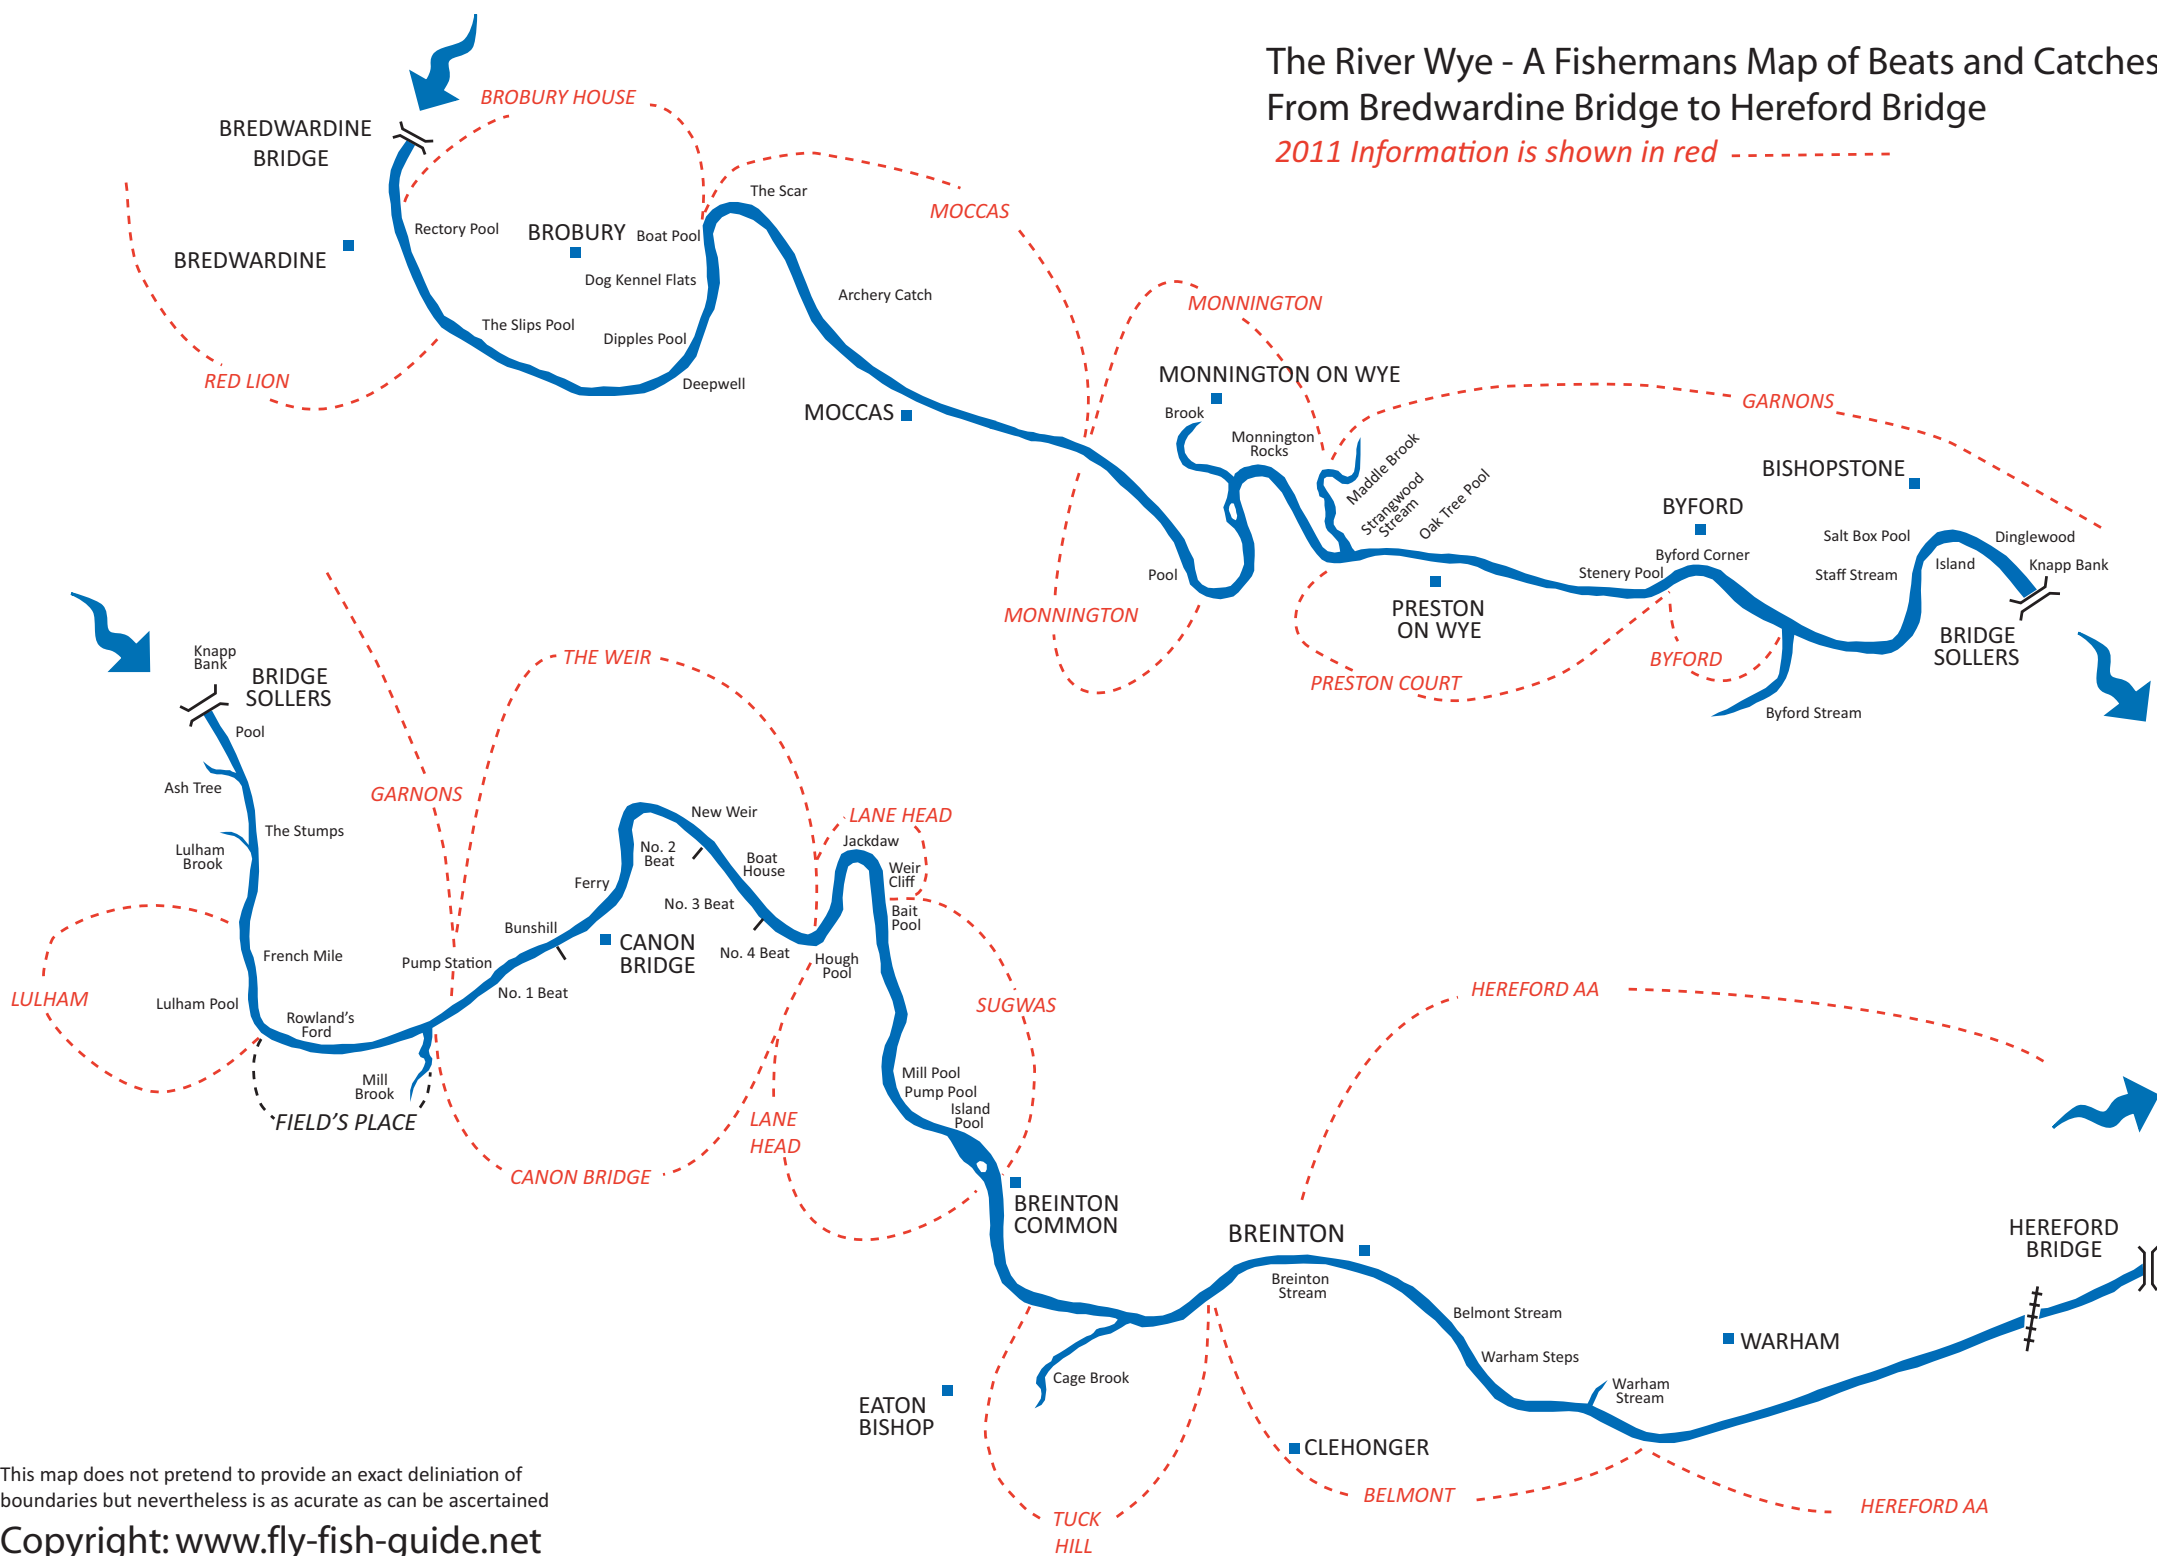

# The River Wye - A Fishermans Map of Beats and Catches

## From Bredwardine Bridge to Hereford Bridge

2011 Information is shown in red - - - - -

This map does not pretend to provide an exact deliniation of boundaries but nevertheless is as accurate as can be ascertained