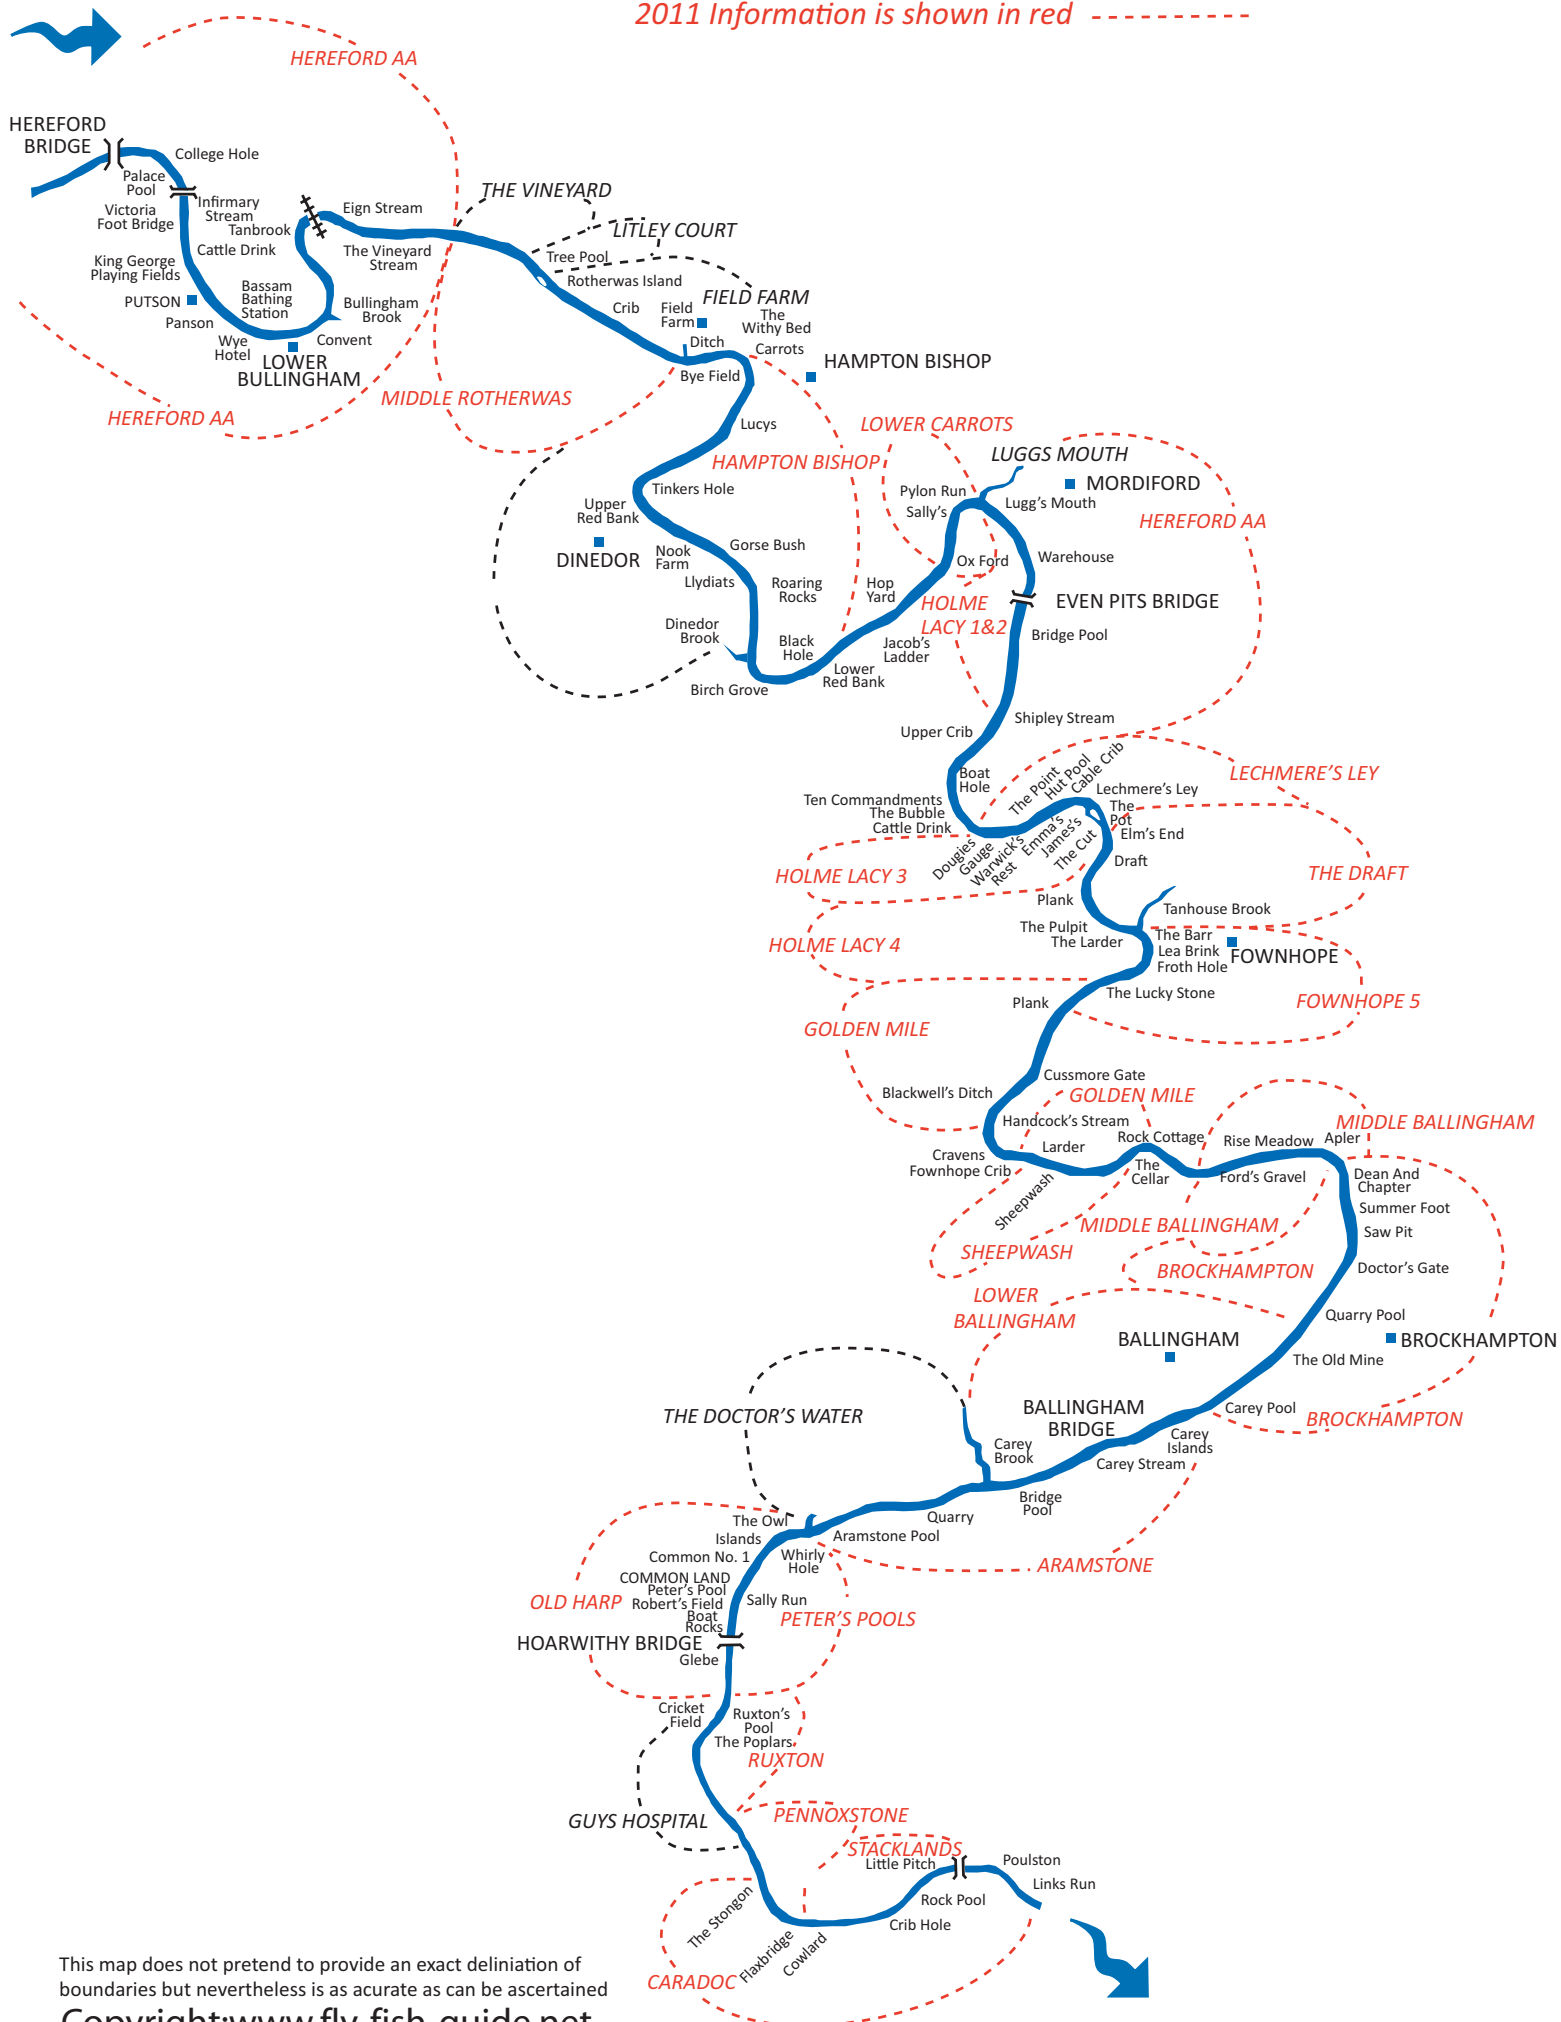

The River Wye - A Fishermans Map of Beats and Catches From Hereford Bridge to Caradoc

2011 Information is shown in red - - - - -

This map does not pretend to provide an exact deliniation of boundaries but nevertheless is as acurate as can be ascertained
 Copyright:www.fly-fish-guide.net