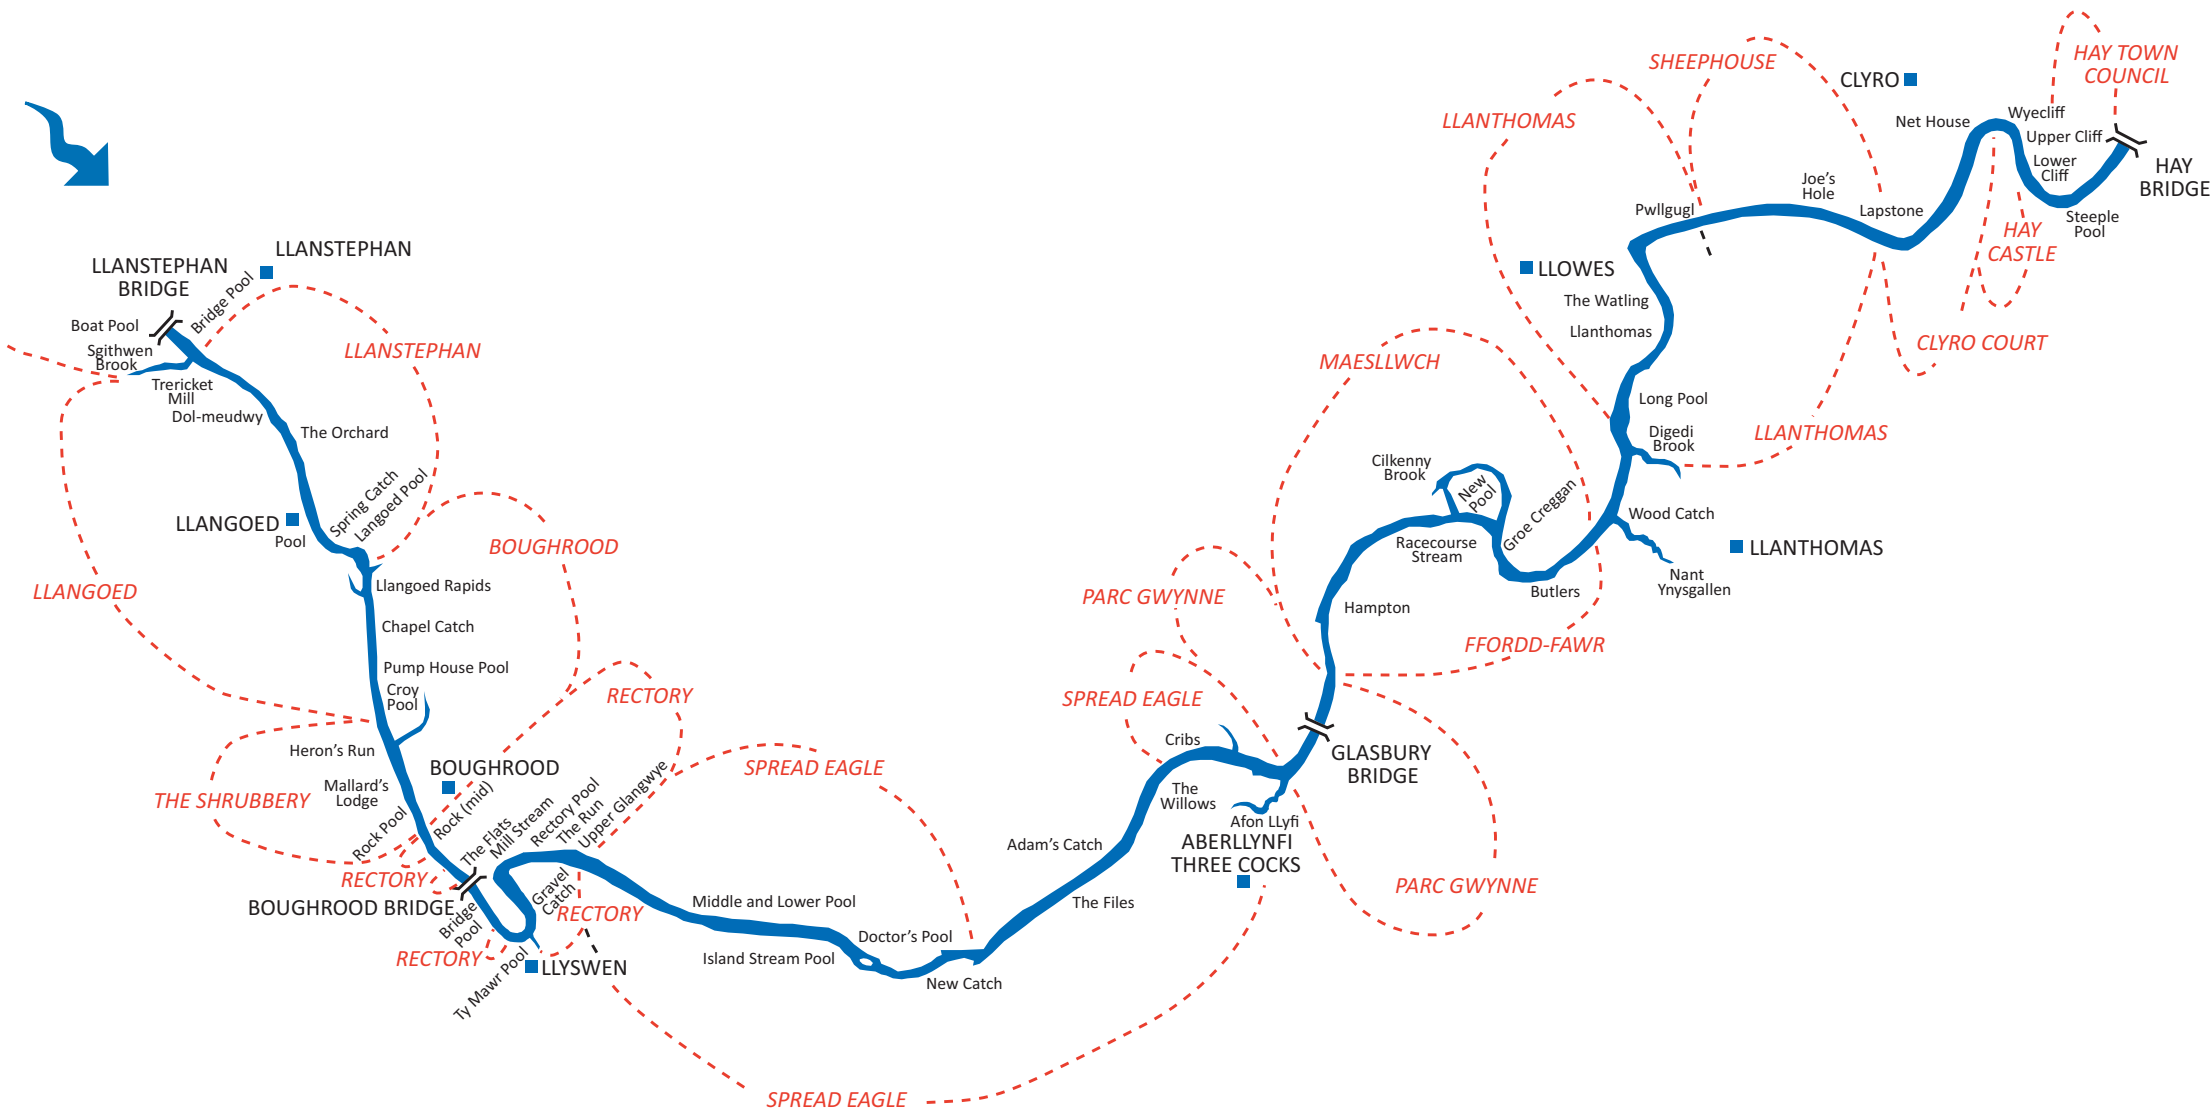

# The River Wye - A Fishermans Map of Beats and Catches

## From Llanstephan Bridge to Hay Bridge

2011 Boundaries are shown in red-----

This map does not pretend to provide an exact delineation of boundaries but nevertheless is as accurate as can be ascertained