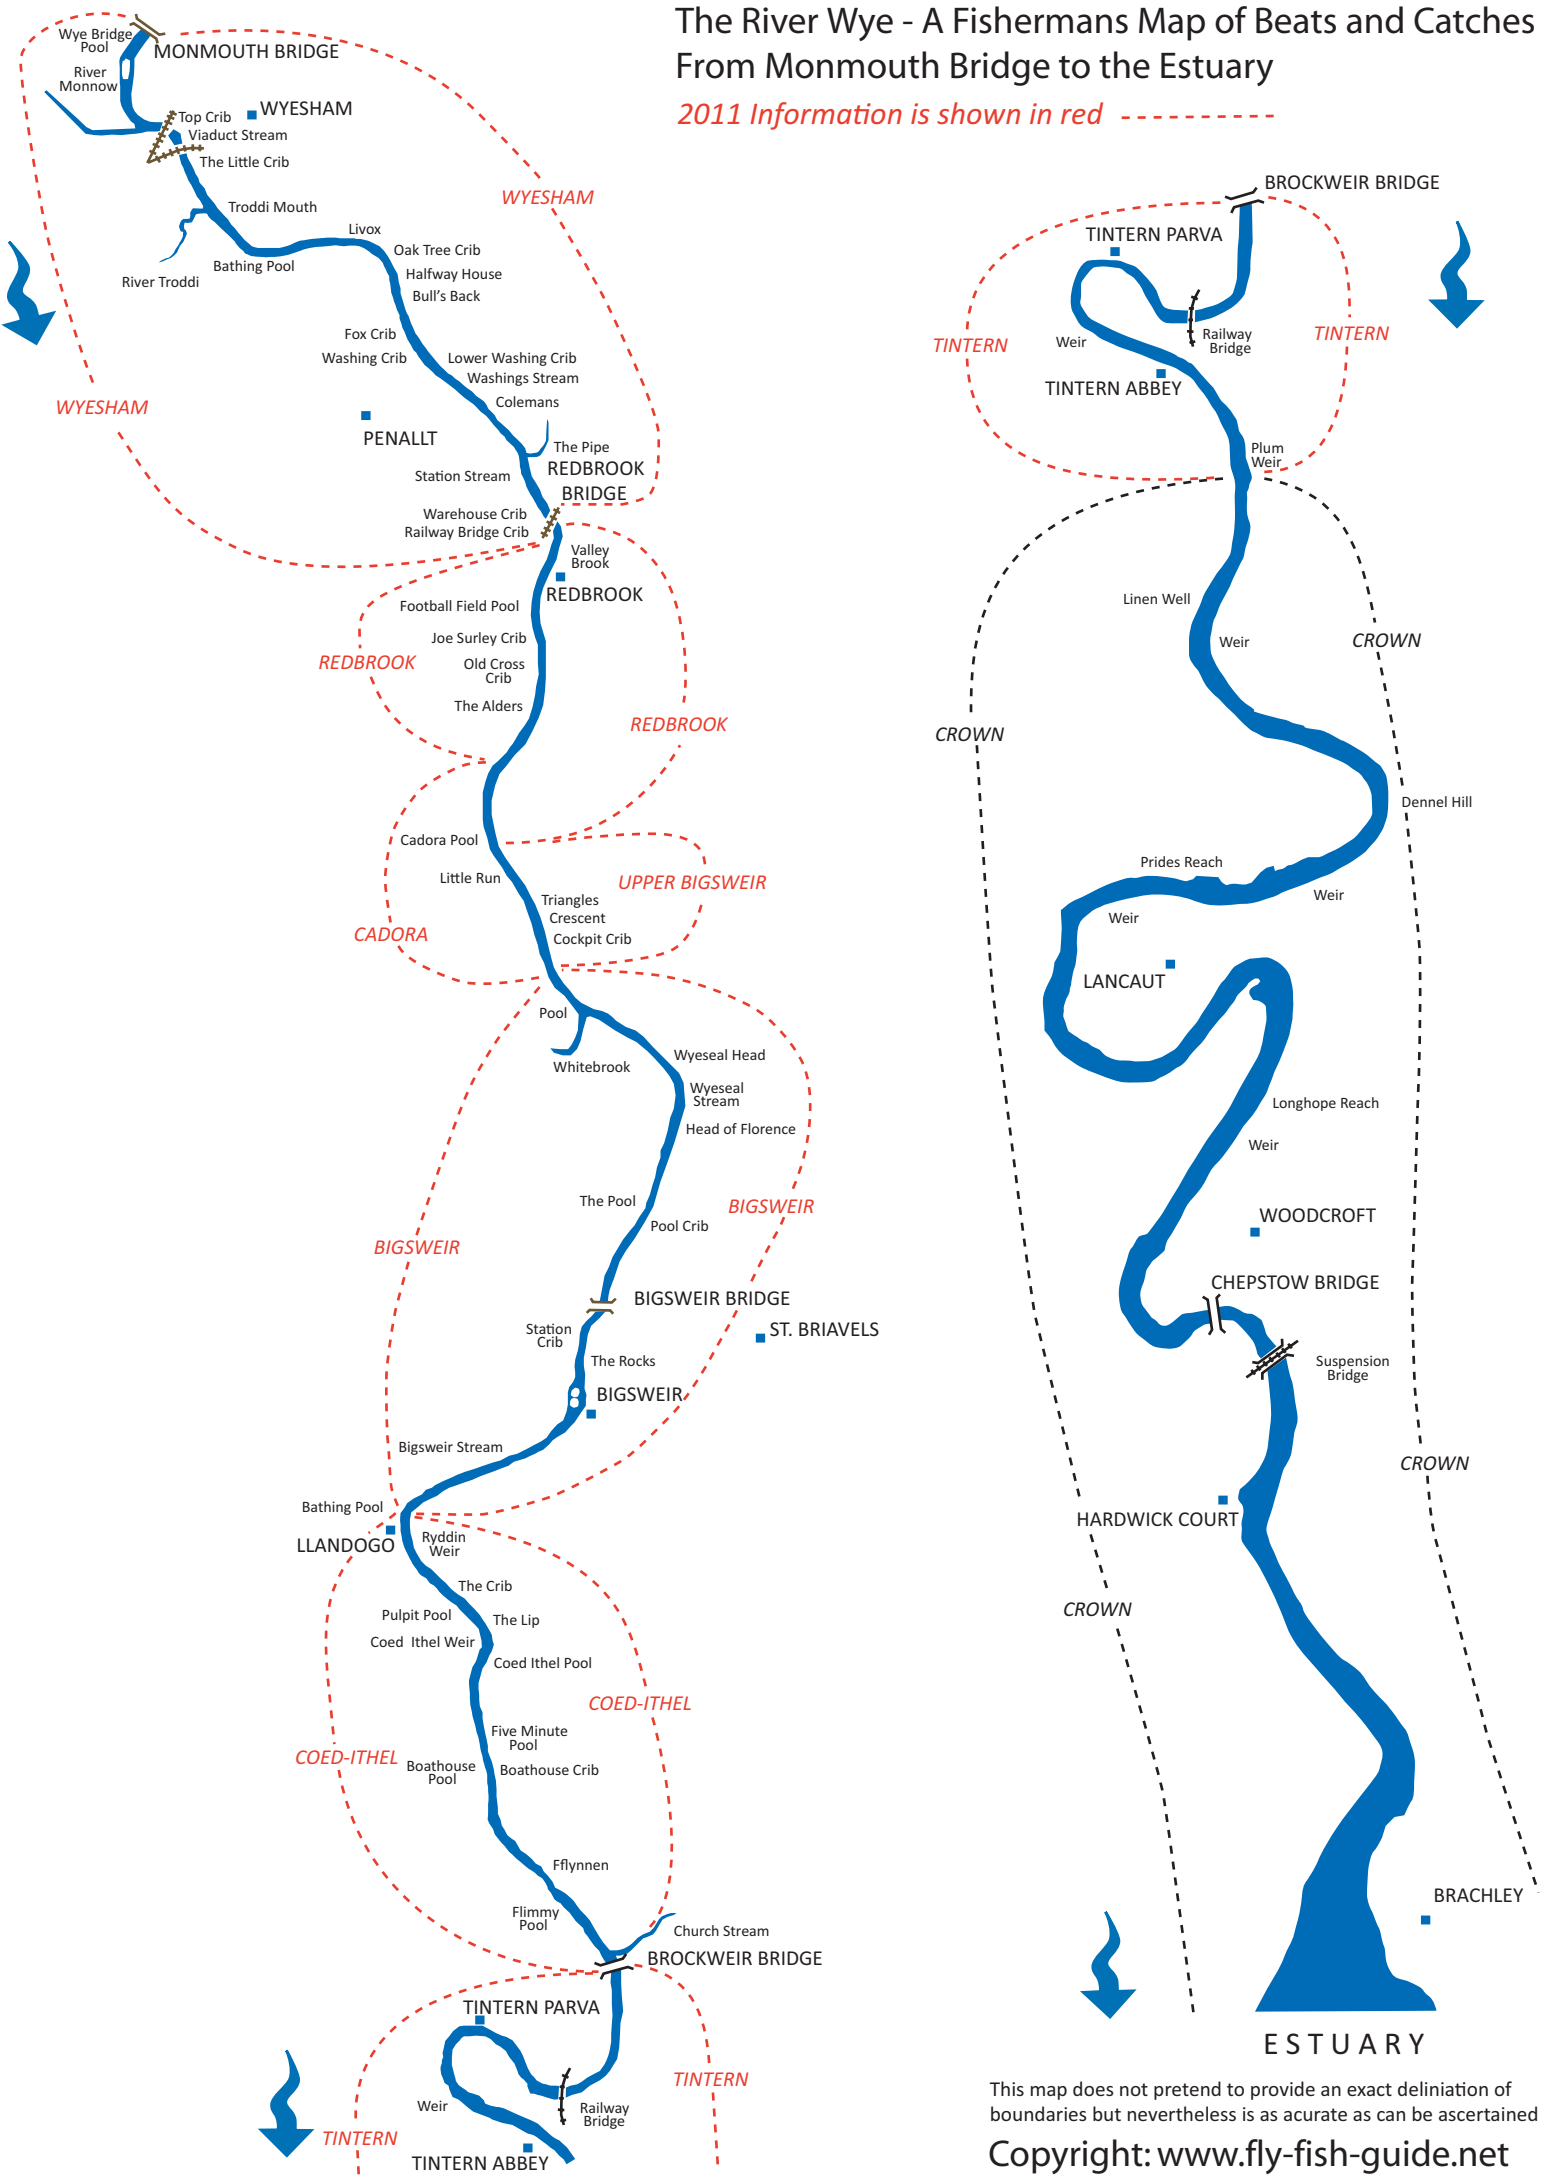

# The River Wye - A Fishermans Map of Beats and Catches From Monmouth Bridge to the Estuary

2011 Information is shown in red -----

This map does not pretend to provide an exact delineation of boundaries but nevertheless is as accurate as can be ascertained

Copyright: [www.fly-fish-guide.net](http://www.fly-fish-guide.net)